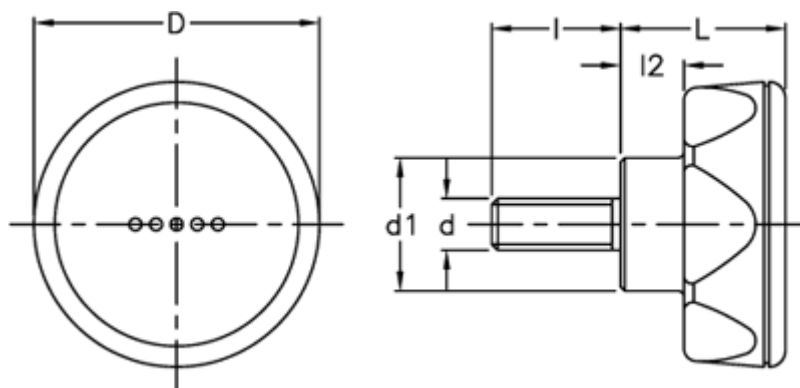

Article number: 23052224715

Description: E+G Lobe knob
ELK.56-p M10x40-C5 light-blue centre cap

Measures

D	= 56
d1	= 26.5
d 6g	= M10
l	= 40
L	= 29
l2	= 11